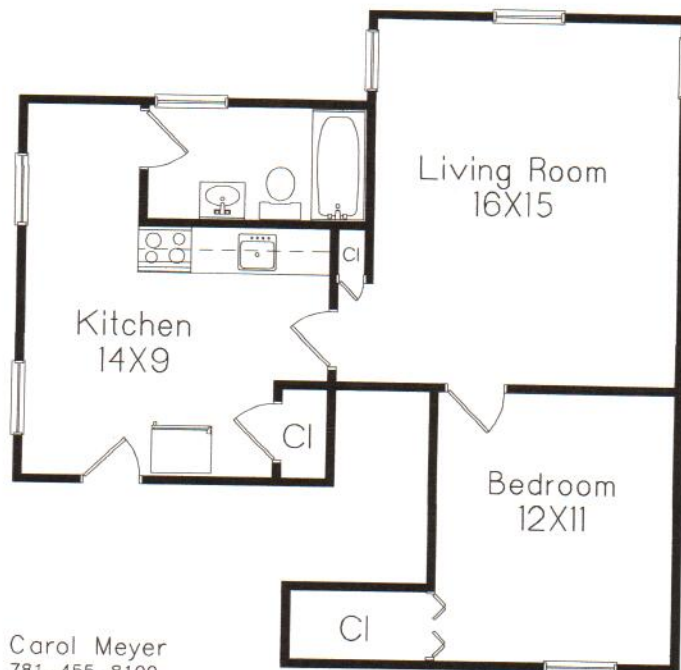

31 LANCASTER ST
WORCESTER, MA

UNIT 1 FRONT

Carol Meyer
781-455-8100
Copyright 2011

Prepared for: Hampton Properties

This drawing is an artistic rendering intended for marketing purposes only. The dimensions and/or square footage is approximate and should be verified by an independent source. This drawing is copyright protected and therefore licensed for use by those named on the floor plan.