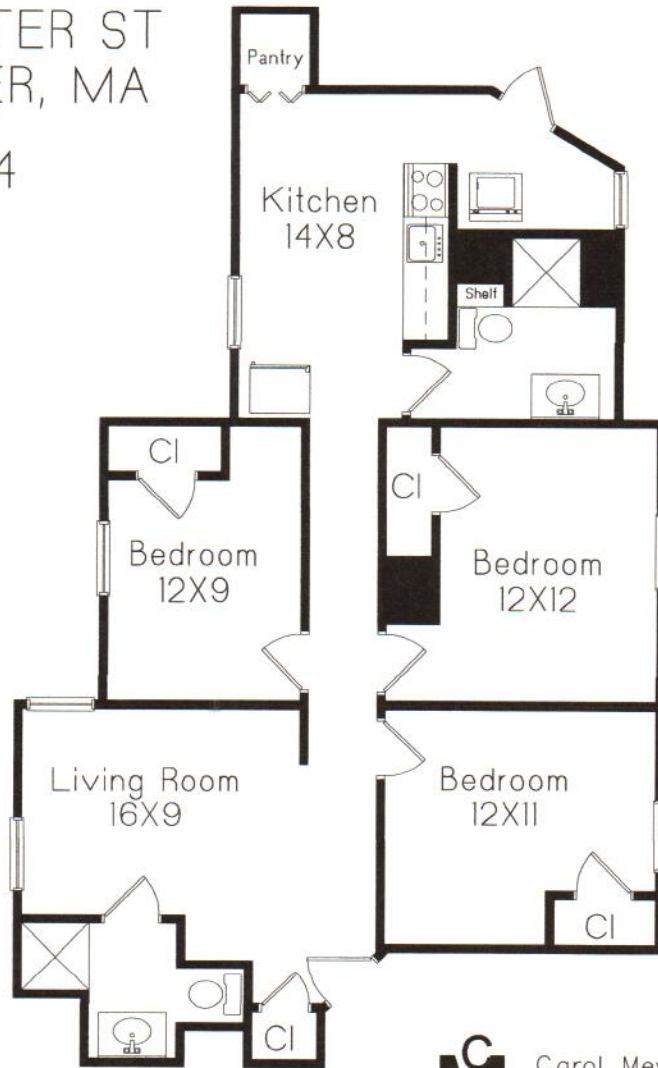

31 LANCASTER ST  
WORCESTER, MA

UNIT 4

**CM** Carol Meyer  
781-455-8100  
Copyright 2011

Prepared for: Hampton Properties

This drawing is an artistic rendering intended for marketing purposes only. The dimensions and/or square footage is approximate and should be verified by an independent source. This drawing is copyright protected and therefore licensed for use by those named on the floor plan.