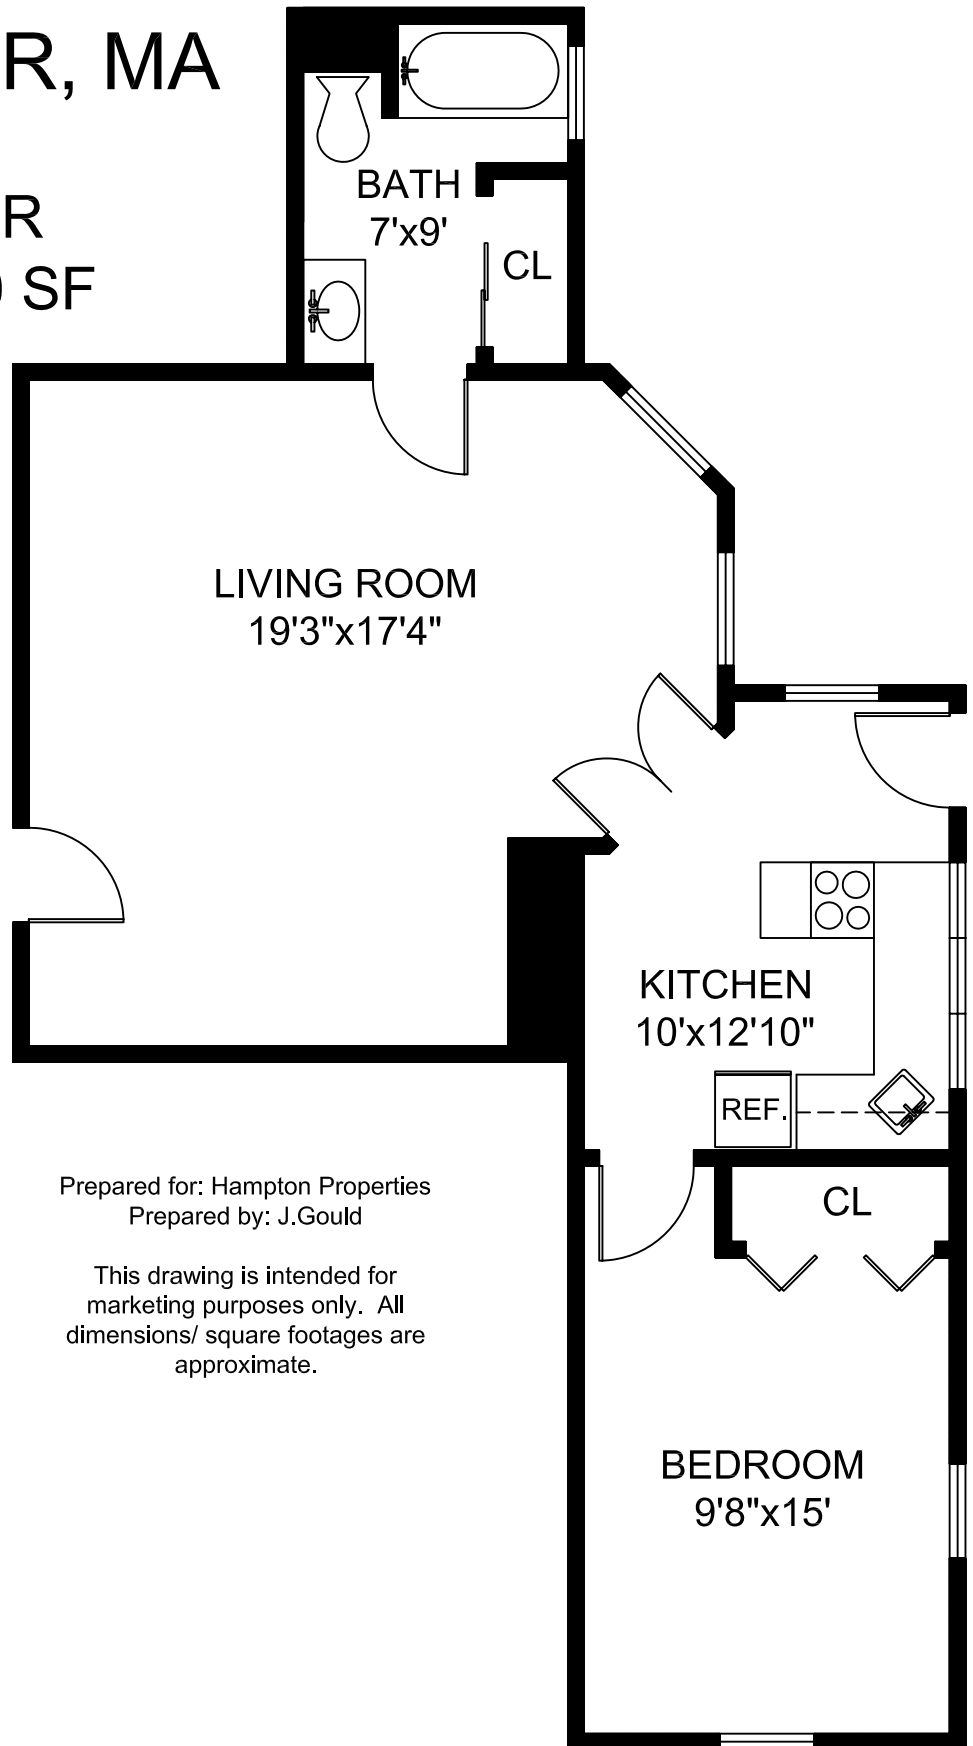

# 62 CEDAR ST WORCESTER, MA

1ST FLOOR  
UNIT 2 - 610 SF

Prepared for: Hampton Properties  
Prepared by: J.Gould

This drawing is intended for  
marketing purposes only. All  
dimensions/ square footages are  
approximate.